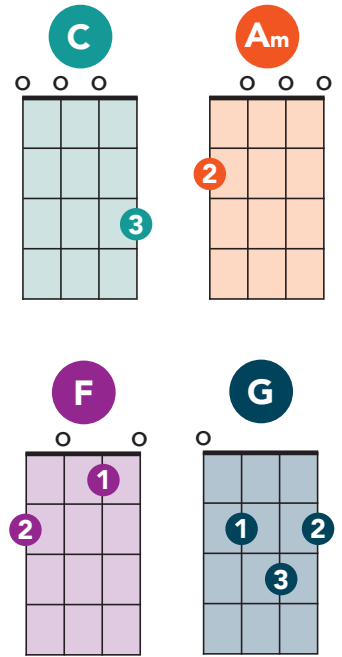

Shotgun

By George Ezra

VERSE 1

C Home-grown alligator, see you later **F**
A_m Gotta hit the road, gotta hit the road **G**
C Something changed in the atmosphere
F **A_m** Architecture unfamiliar, I could get used to this **G**

PRE-CHORUS

C Time flies by in the yellow and green **F**
A_m Stick around and you'll see what I mean **G**
C There's a mountaintop, that I'm dreamin' of **F**
A_m If you need me you'll know where I'll be **G**

CHORUS

C I'll be riding shotgun, underneath the hot sun **F**
A_m Feeling like a someone **G**

VERSE 2

C South of the equator, navigator, **F**
A_m Gotta hit the road, gotta hit the road **G**
C Deep sea diving round the clock
F **A_m** Bikini bottoms, lager tops, I could get used to this **G**

BRIDGE

C We've got two in the front, two in the back **F**
A_m Sailing along, and we don't look back **G**

For strumming patterns check out our Shotgun ukulele tutorial video on our YouTube channel: EveryChusDay