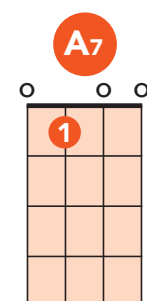

C **G** **B7** **Em**
And you're miles and miles from your nice warm bed

C **G** **B7** **Em**
You just remember what your old pal said

A7 **D** **G** **E7**
Boy, you've got a friend in me

A7 **D** **G**
Yeah, you've got a friend in me

G **D+** **G** **G7**
You've got a friend in me

C **A7** **G** **G7**
You've got a friend in me

C **G** **B7** **Em**
If you've got troubles, I've got 'em too

C **G** **B7** **Em**
There isn't anything I wouldn't do for you

C **G** **B7** **Em**
We stick together and can see it through

A7 **D** **G** **E7**
'Cause you've got a friend in me

A7 **D** **G**
Yeah, you've got a friend in me

You've Got a Friend in Me

Randy Newman / Toy Story