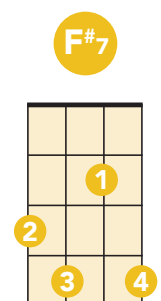

You've Got a Friend in Me

Randy Newman / Toy Story

G **D+** **G** **G7**

You've got a friend in me

C **A7** **G** **G7**

You've got a friend in me

C **G** **B7** **Em**

When the road looks rough ahead

C **G** **B7** **Em**
And you're miles and miles from your nice warm bed

C **G** **B7** **Em**
You just remember what your old pal said

A7 **D** **G** **E7**
Boy, you've got a friend in me

A7 **D** **G**
Yeah, you've got a friend in me

G **D+** **G** **G7**
You've got a friend in me

C **A7** **G** **G7**
You've got a friend in me

C **G** **B7** **Em**
If you've got troubles, I've got 'em too

C **G** **B7** **Em**
There isn't anything I wouldn't do for you

C **G** **B7** **Em**
We stick together and can see it through

A7 **D** **G** **E7**
'Cause you've got a friend in me

A7 **D** **G**
Yeah, you've got a friend in me

You've Got a Friend in Me

Randy Newman / Toy Story