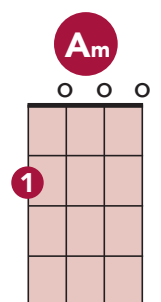

You've Got a Friend in Me

Randy Newman / Toy Story

G **D+** **G** **G7**

You've got a friend in me

C **A7** **G** **G7**

You've got a friend in me

C **G** **B7** **Em**

When the road looks rough ahead

C **G** **B7** **Em**
And you're miles and miles from your nice warm bed

C **G** **B7** **Em**
You just remember what your old pal said

A7 **D** **G** **E7**
Boy, you've got a friend in me

A7 **D** **G**
Yeah, you've got a friend in me

G **D+** **G** **G7**
You've got a friend in me

C **A7** **G** **G7**
You've got a friend in me

C **G** **B7** **Em**
If you've got troubles, I've got 'em too

C **G** **B7** **Em**
There isn't anything I wouldn't do for you

C **G** **B7** **Em**
We stick together and can see it through

A7 **D** **G** **E7**
'Cause you've got a friend in me

A7 **D** **G**
Yeah, you've got a friend in me

You've Got a Friend in Me

Randy Newman / Toy Story