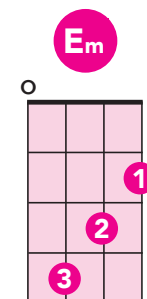

You've Got a Friend in Me

Randy Newman / Toy Story

G **D+** **G** **G7**

You've got a friend in me

C **A7** **G** **G7**

You've got a friend in me

C **G** **B7** **Em**

When the road looks rough ahead

C **G** **B7** **Em**
And you're miles and miles from your nice warm bed

C **G** **B7** **Em**
You just remember what your old pal said

A7 **D** **G** **E7**
Boy, you've got a friend in me

A7 **D** **G**
Yeah, you've got a friend in me

G **D+** **G** **G7**
You've got a friend in me

C **A7** **G** **G7**
You've got a friend in me

C **G** **B7** **Em**
If you've got troubles, I've got 'em too

C **G** **B7** **Em**
There isn't anything I wouldn't do for you

C **G** **B7** **Em**
We stick together and can see it through

A7 **D** **G** **E7**
'Cause you've got a friend in me

A7 **D** **G**
Yeah, you've got a friend in me

You've Got a Friend in Me

Randy Newman / Toy Story