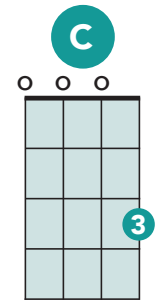

You've Got a Friend in Me

Randy Newman / Toy Story

G **D+** **G** **G7**

You've got a friend in me

C **A7** **G** **G7**

You've got a friend in me

C **G** **B7** **Em**

When the road looks rough ahead

C **G** **B7** **Em**
And you're miles and miles from your nice warm bed

C **G** **B7** **Em**
You just remember what your old pal said

A7 **D** **G** **E7**
Boy, you've got a friend in me

A7 **D** **G**
Yeah, you've got a friend in me

G **D+** **G** **G7**
You've got a friend in me

C **A7** **G** **G7**
You've got a friend in me

C **G** **B7** **Em**
If you've got troubles, I've got 'em too

C **G** **B7** **Em**
There isn't anything I wouldn't do for you

C **G** **B7** **Em**
We stick together and can see it through

A7 **D** **G** **E7**
'Cause you've got a friend in me

A7 **D** **G**
Yeah, you've got a friend in me

You've Got a Friend in Me

Randy Newman / Toy Story