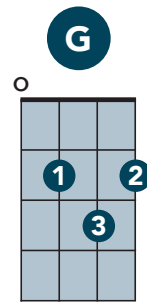

You've Got a Friend in Me

Randy Newman / Toy Story

G **D+** **G** **G7**

You've got a friend in me

C **A7** **G** **G7**

You've got a friend in me

C **G** **B7** **Em**

When the road looks rough ahead

C **G** **B7** **Em**
And you're miles and miles from your nice warm bed

C **G** **B7** **Em**
You just remember what your old pal said

A7 **D** **G** **E7**
Boy, you've got a friend in me

A7 **D** **G**
Yeah, you've got a friend in me

G **D+** **G** **G7**
You've got a friend in me

C **A7** **G** **G7**
You've got a friend in me

C **G** **B7** **Em**
If you've got troubles, I've got 'em too

C **G** **B7** **Em**
There isn't anything I wouldn't do for you

C **G** **B7** **Em**
We stick together and can see it through

A7 **D** **G** **E7**
'Cause you've got a friend in me

A7 **D** **G**
Yeah, you've got a friend in me

You've Got a Friend in Me

Randy Newman / Toy Story