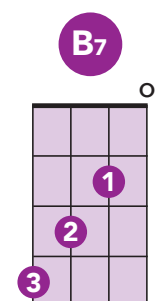

You've Got a Friend in Me

Randy Newman / Toy Story

G **D+** **G** **G7**

You've got a friend in me

C **A7** **G** **G7**

You've got a friend in me

C **G** **B7** **Em**

When the road looks rough ahead

C **G** **B7** **Em**
And you're miles and miles from your nice warm bed

C **G** **B7** **Em**
You just remember what your old pal said

A7 **D** **G** **E7**
Boy, you've got a friend in me

A7 **D** **G**
Yeah, you've got a friend in me

G **D+** **G** **G7**
You've got a friend in me

C **A7** **G** **G7**
You've got a friend in me

C **G** **B7** **Em**
If you've got troubles, I've got 'em too

C **G** **B7** **Em**
There isn't anything I wouldn't do for you

C **G** **B7** **Em**
We stick together and can see it through

A7 **D** **G** **E7**
'Cause you've got a friend in me

A7 **D** **G**
Yeah, you've got a friend in me

You've Got a Friend in Me

Randy Newman / Toy Story